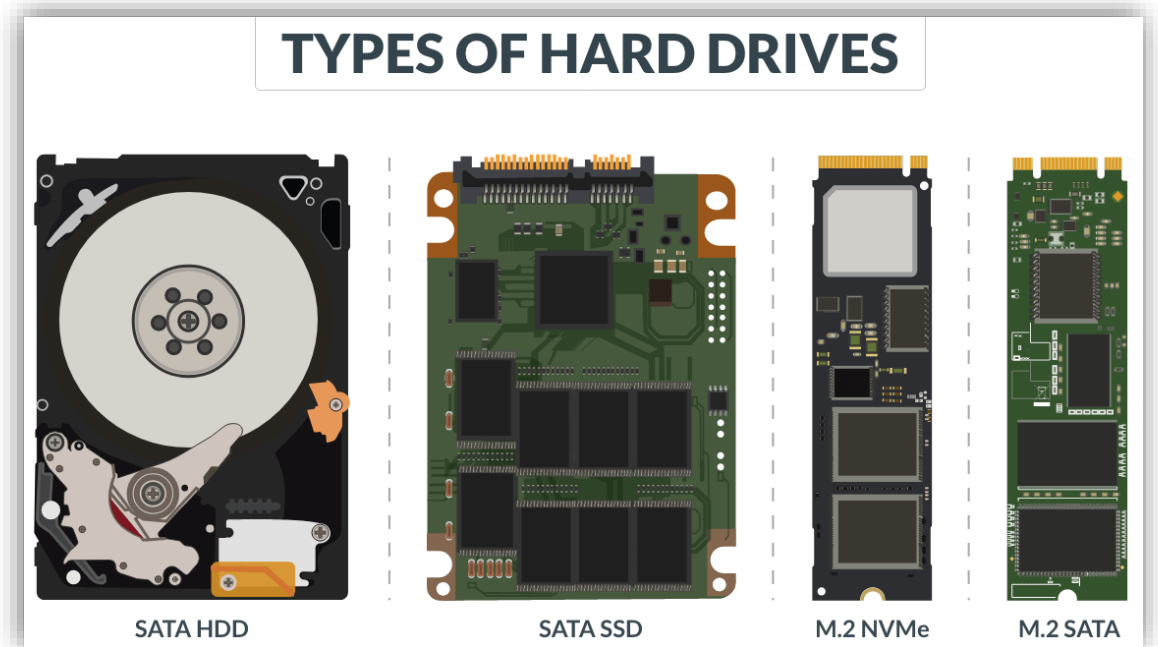

Computer Hardware : Hard Disk

- It is used to store data, programs and operating system. It is a non-volatile memory
- It has two types: HDD and SSD
  - **HDD** (Hard Disk Drive) – Old Type (140MB/Second)
  - **SSD** (Solid State Drive)
    - **SATA SSD** (500MB/Second)
    - **M.2 SATA SSD** (600MB/Second)
    - **M.2 NVMe SSD** (7GB/Second)